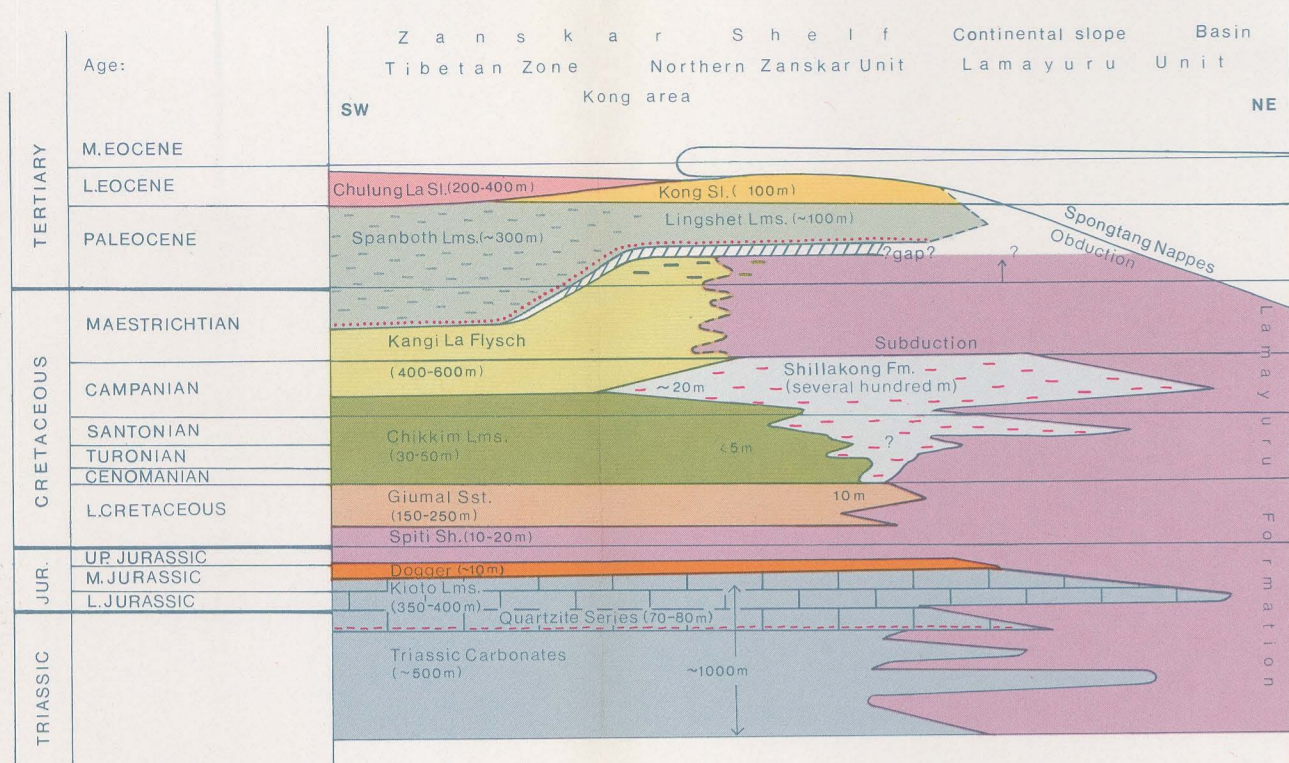

Facies Scheme of the Mesozoic Succession of Zanskar

The Evolution of Zanskar and the Indus Zone (Schematic sketch based on literature and own interpretation)

Scale 1:125,000
0 5km

For index see Pl. 1