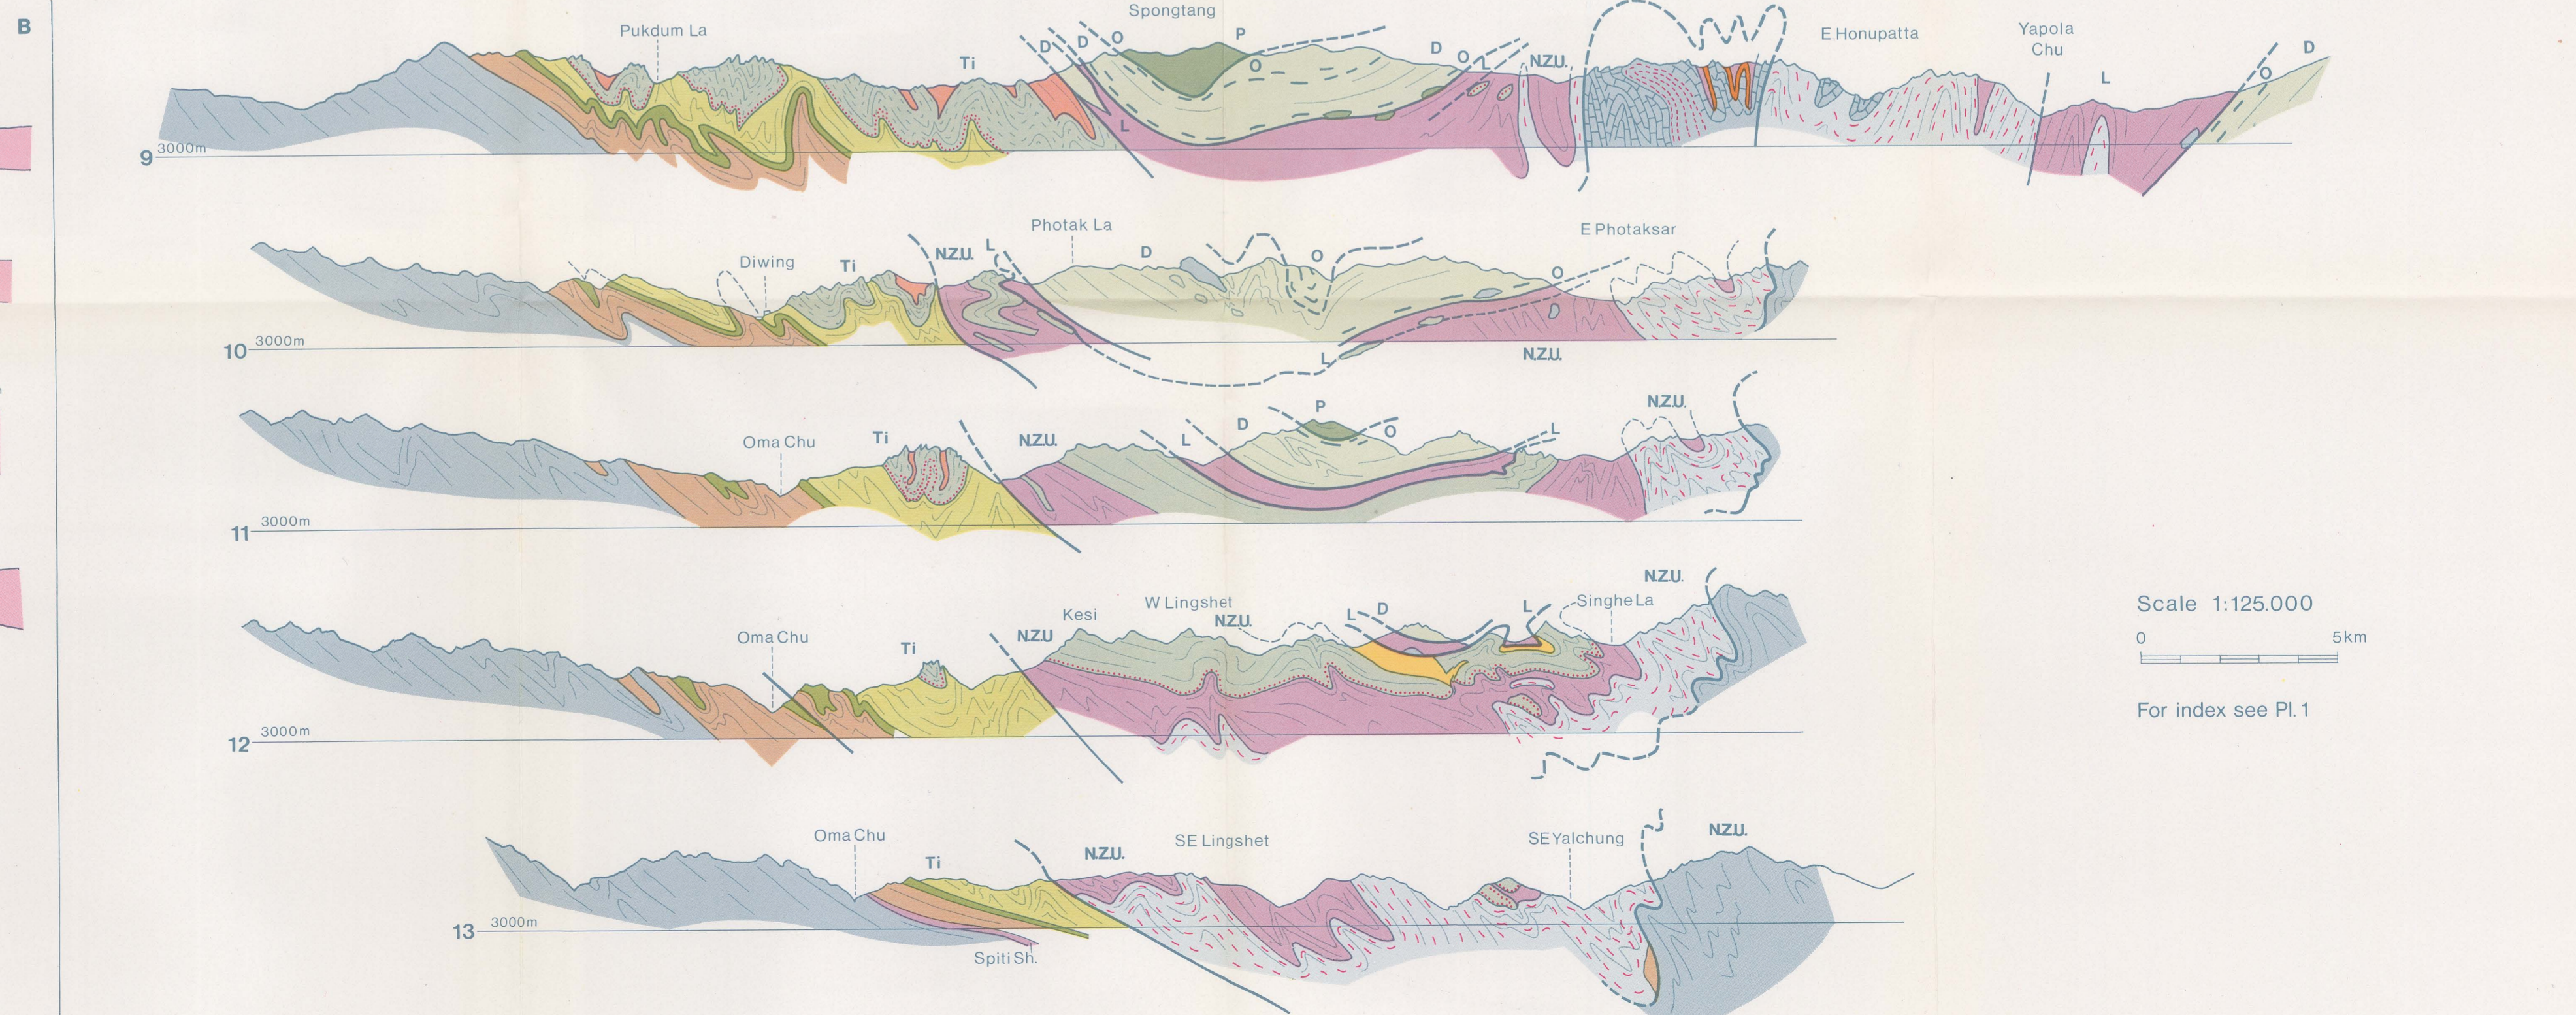

Facies Scheme of the Mesozoic Succession of Zanskar

The Evolution of Zanskar and the Indus Zone (Schematic sketch based on literature and own interpretation)

Scale 1:125,000
0 5km

For index see Pl. 1