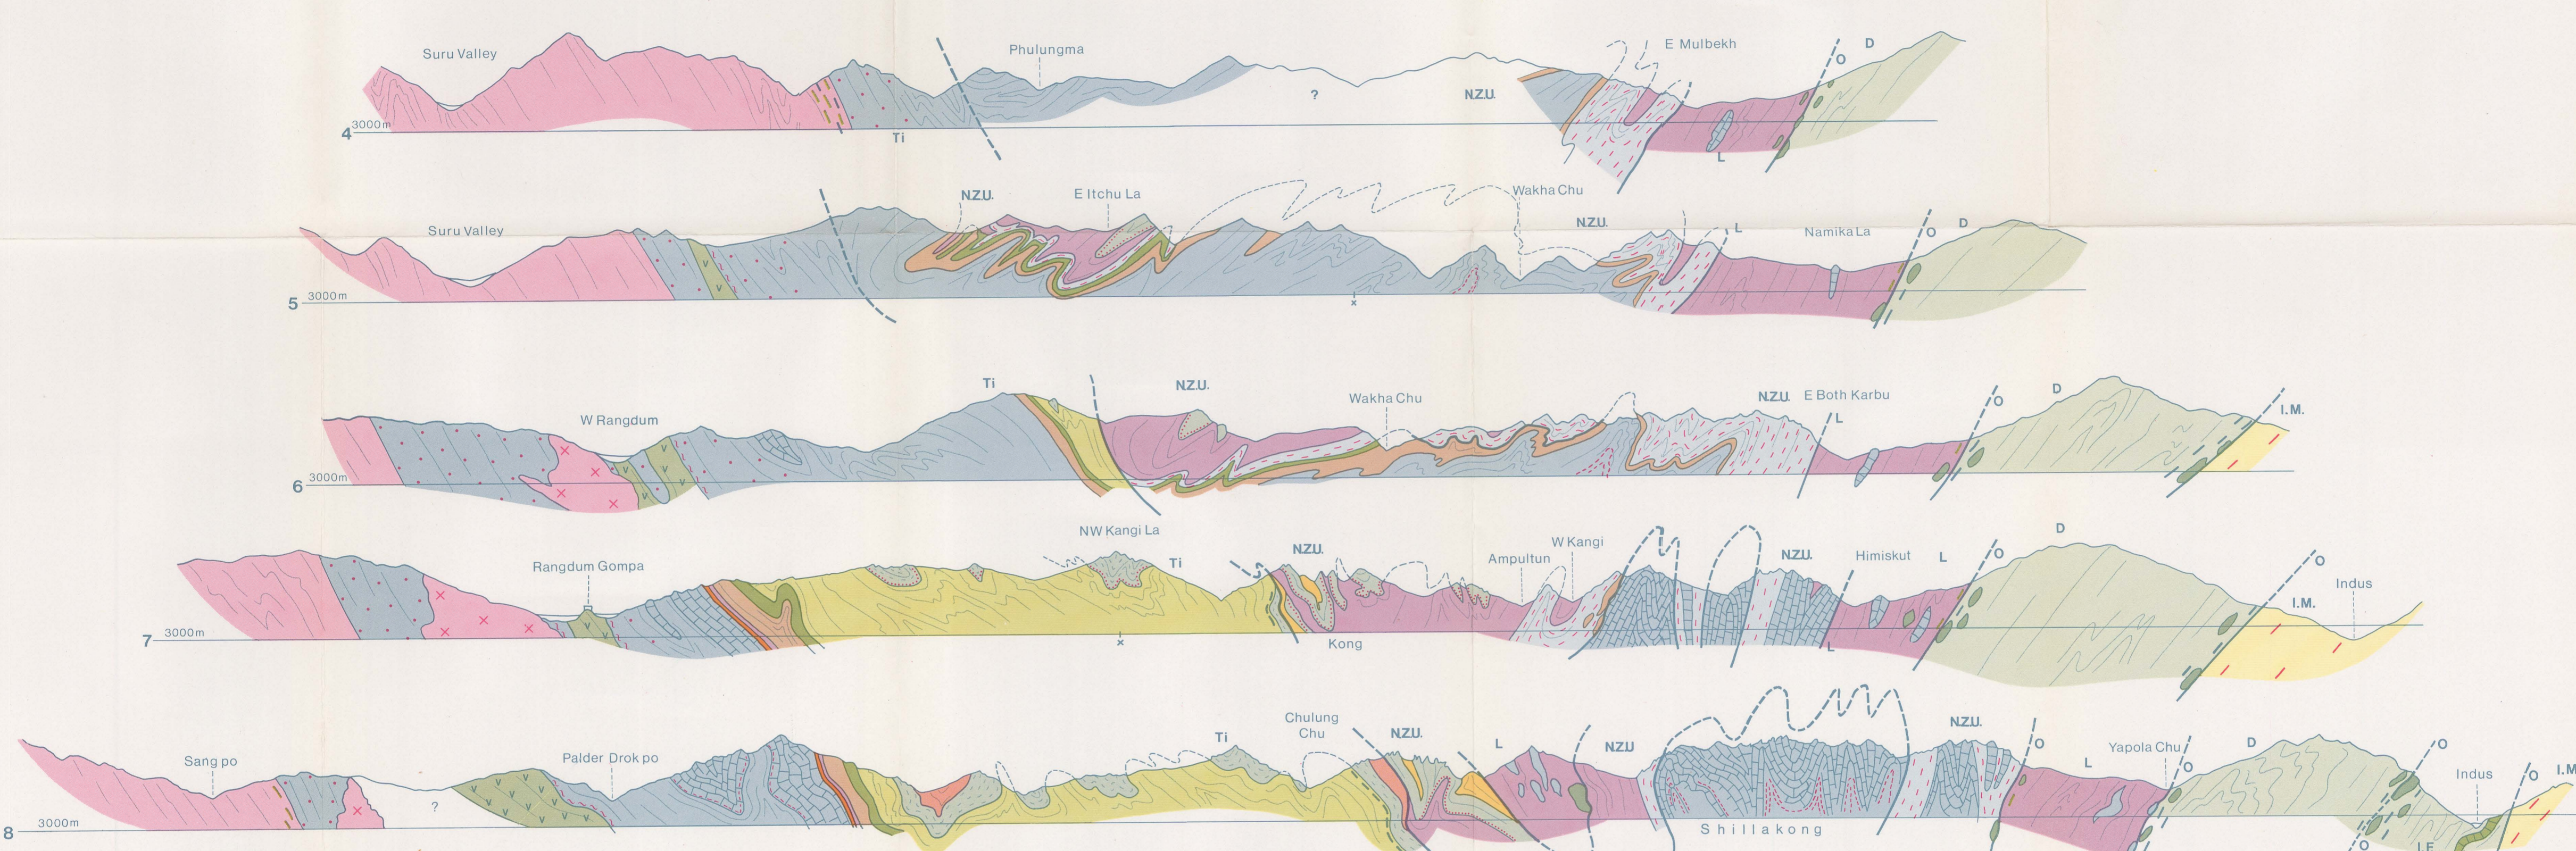

Facies Scheme of the Mesozoic Succession of Zanskar

The Evolution of Zanskar and the Indus Zone (Schematic sketch based on literature and own interpretation)

Scale 1:125,000
0 5km

For index see Pl. 1